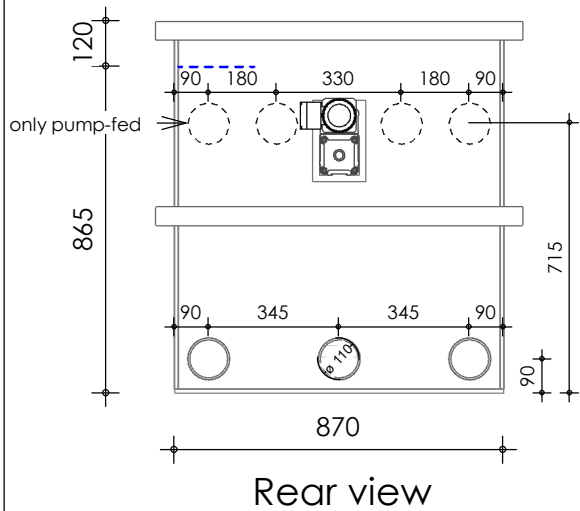

Front view

Right-side view

Rear view

Left-side view

Top view

description:
CL65-M - Combi filter

scale :
1 : 20

date/version :
v.2023

water running height :
120 mm