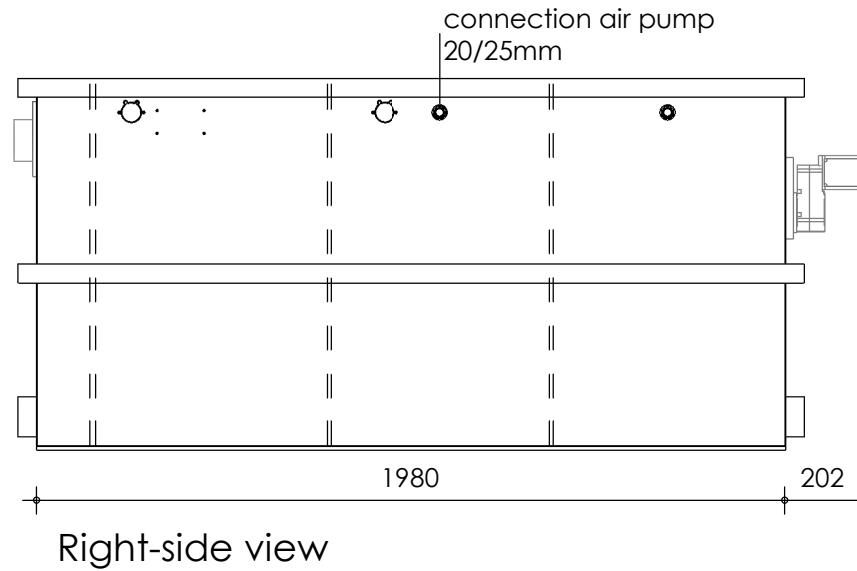

Front view

Right-side view

Rear view

Left-side view

Top view

description:
CL65-M - Combi filter

scale :
1 : 20

date/version :
v.2023

water running height :
120 mm