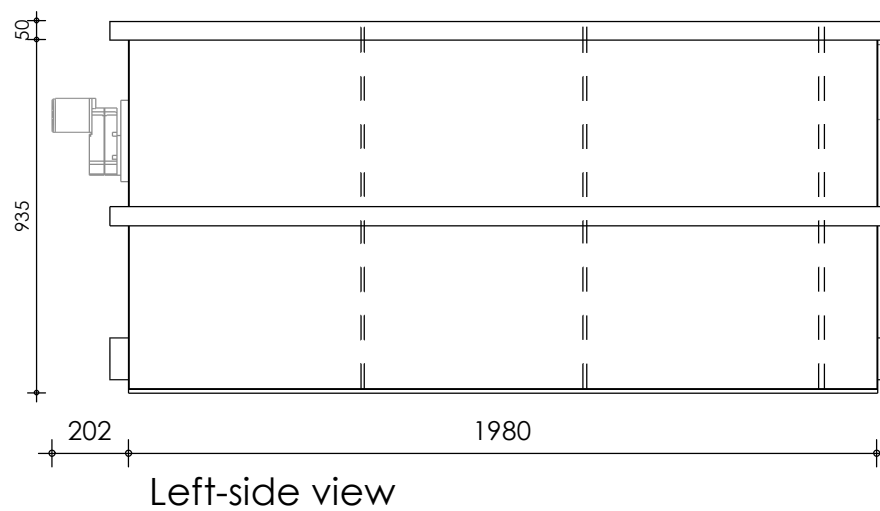

Front view

Right-side view

Rear view

Left-side view

Top view

description:
CL65-M - Combi filter

scale :
1 : 20

date/version :
v.2023

water running height :
120 mm