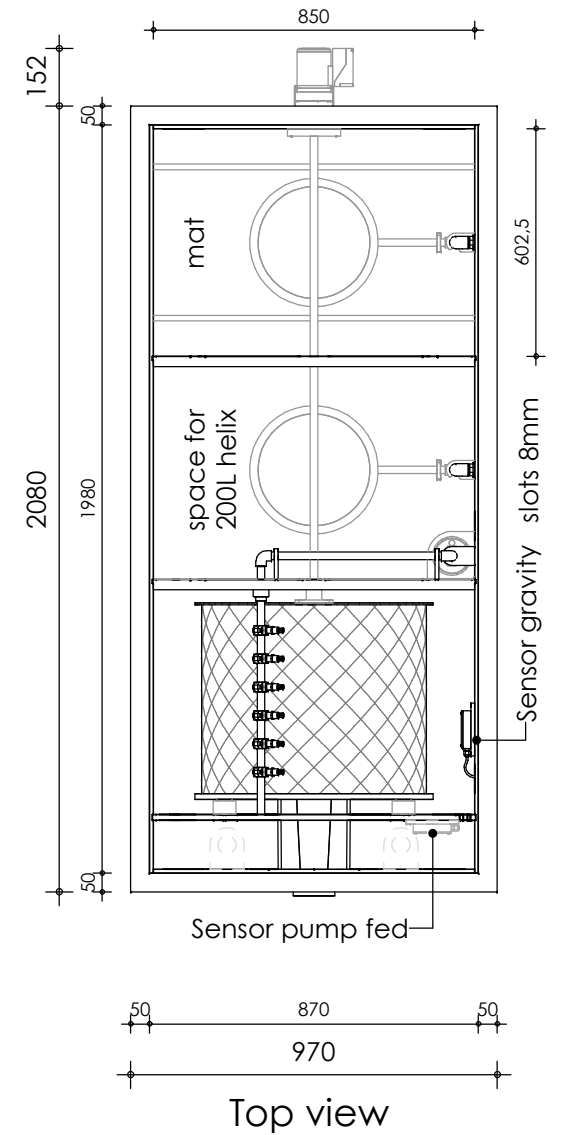

Front view

Right-side view

Rear view

Left-side view

Top view

description:
CL65-M - Combi filter

scale :
1 : 20

date/version :
v.2023

water running height :
120 mm